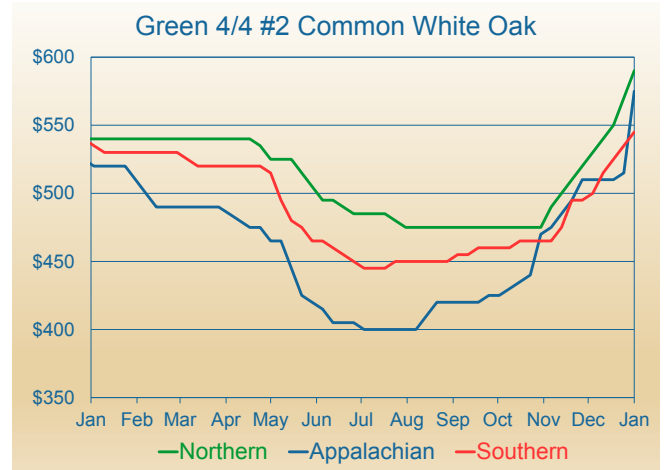

2020 MARKET TRENDS