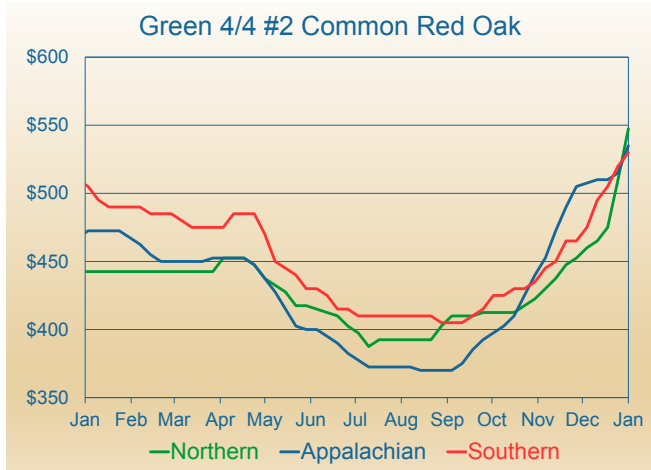

2020 MARKET TRENDS