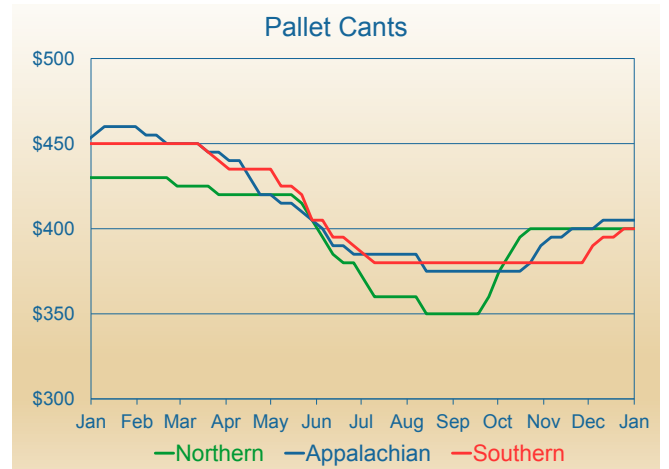

2020 MARKET TRENDS