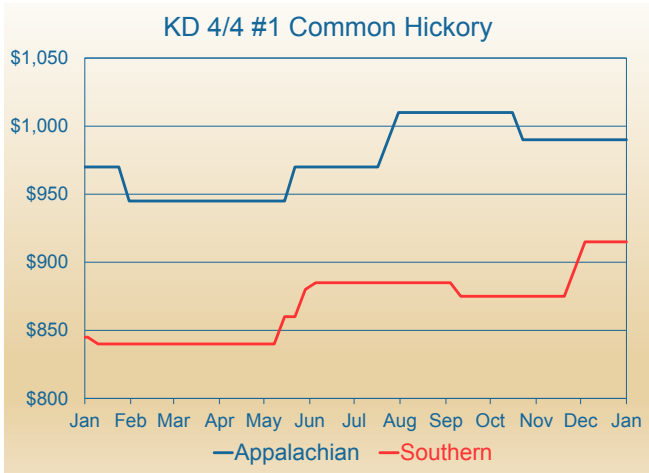

2020 MARKET TRENDS