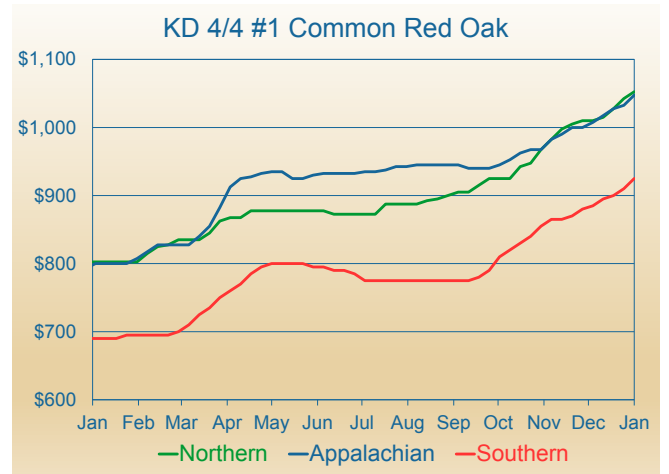

2020 MARKET TRENDS