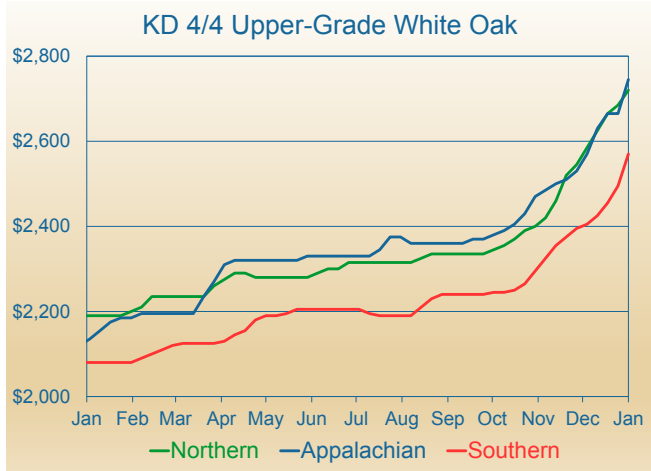

2020 MARKET TRENDS