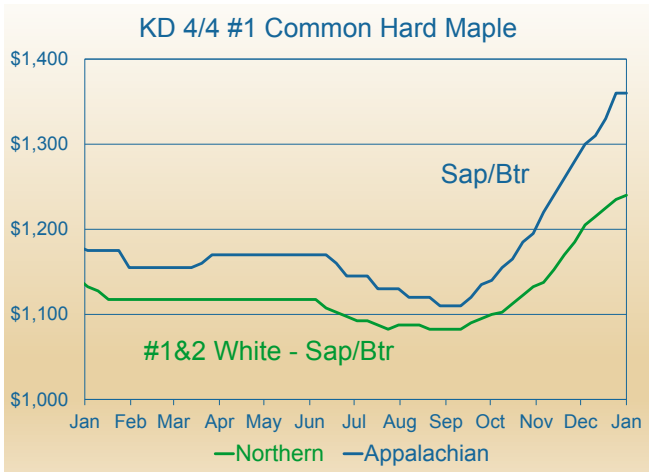

2020 MARKET TRENDS