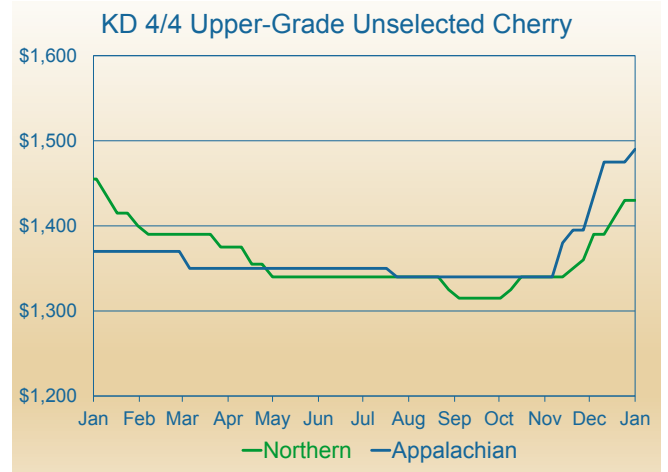

2020 MARKET TRENDS