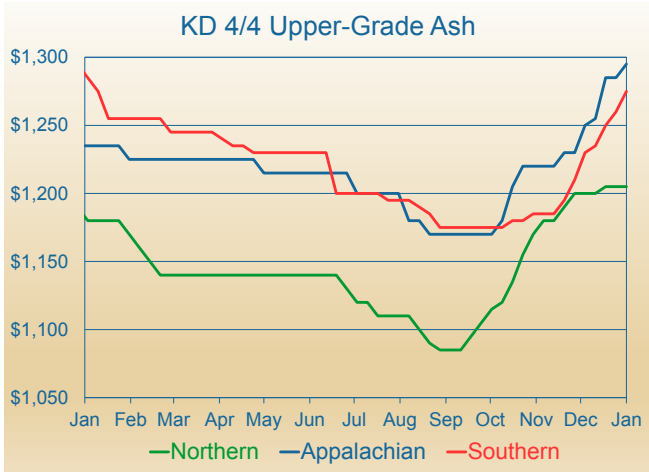

2020 MARKET TRENDS