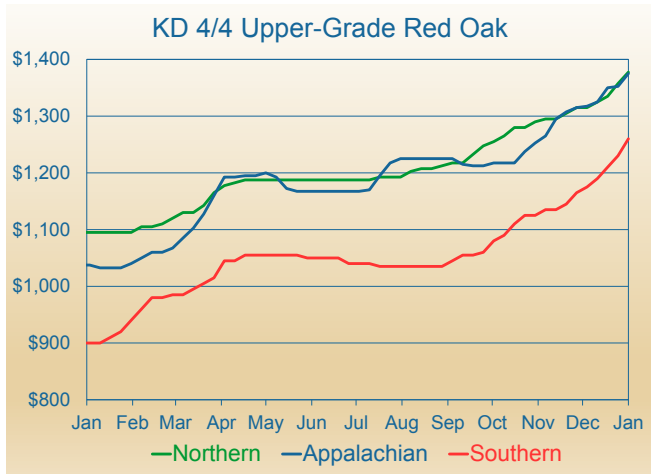

2020 MARKET TRENDS