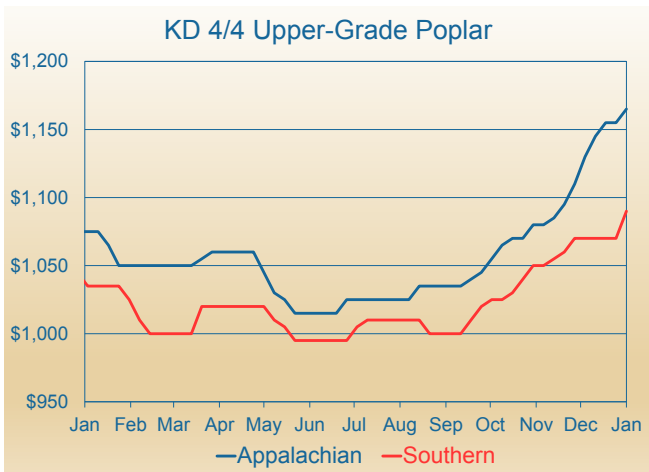

2020 MARKET TRENDS