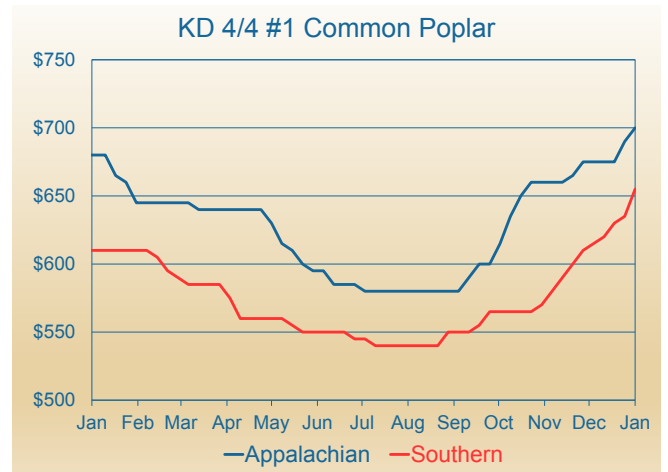

2020 MARKET TRENDS