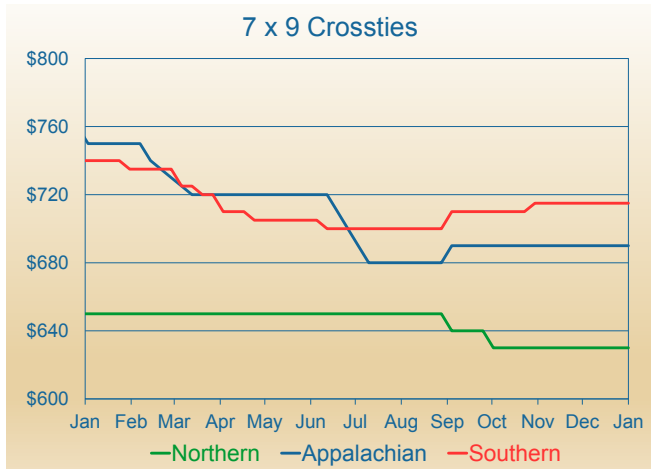

2020 MARKET TRENDS