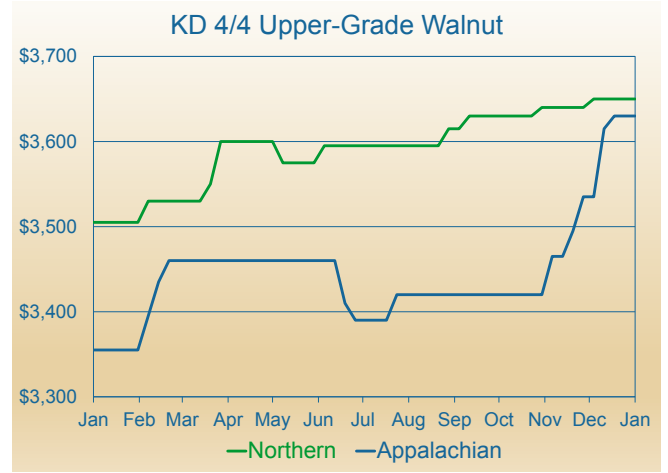

2020 MARKET TRENDS