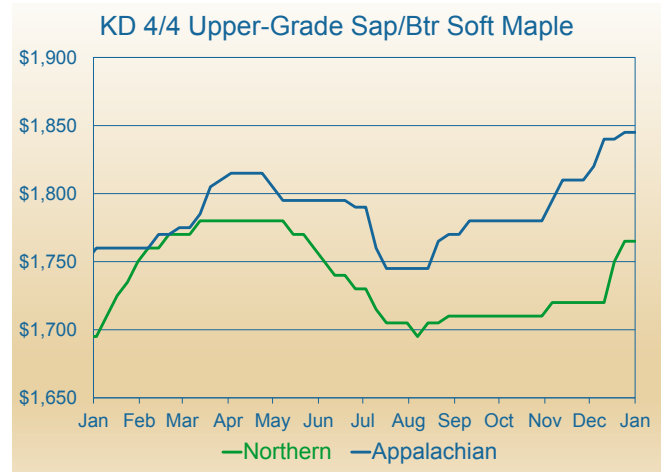

2020 MARKET TRENDS