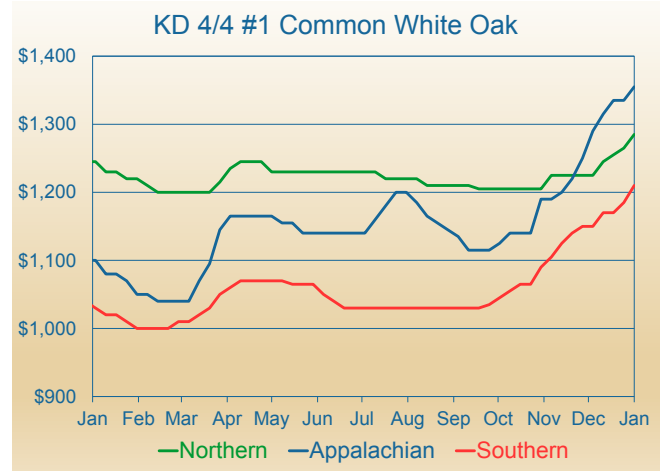

2020 MARKET TRENDS